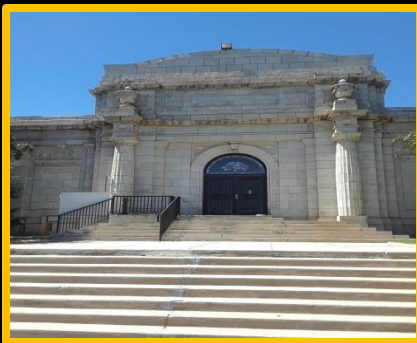

Please reference 17-0502-2 in your correspondence. Please include your **full name, contact phone number**, and whether this is an **Immediate Need** or **Advanced Need inquiry** when responding. We cannot put you in contact with the seller without this information.