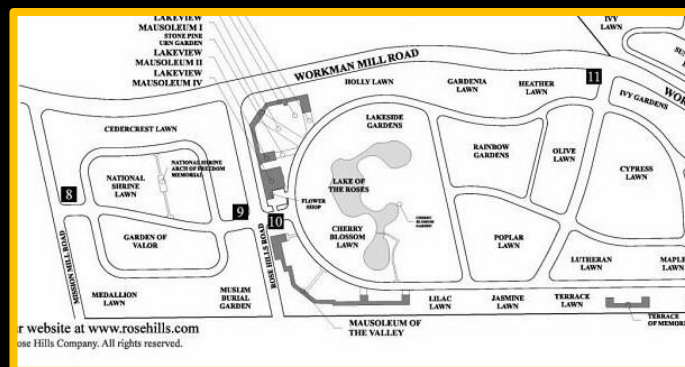

Please reference 18-0310-1 in your correspondence. Please include your **full name, contact phone number**, and whether this is an **Immediate Need** or **Advanced Need inquiry** when responding. We cannot put you in contact with the seller without this information.