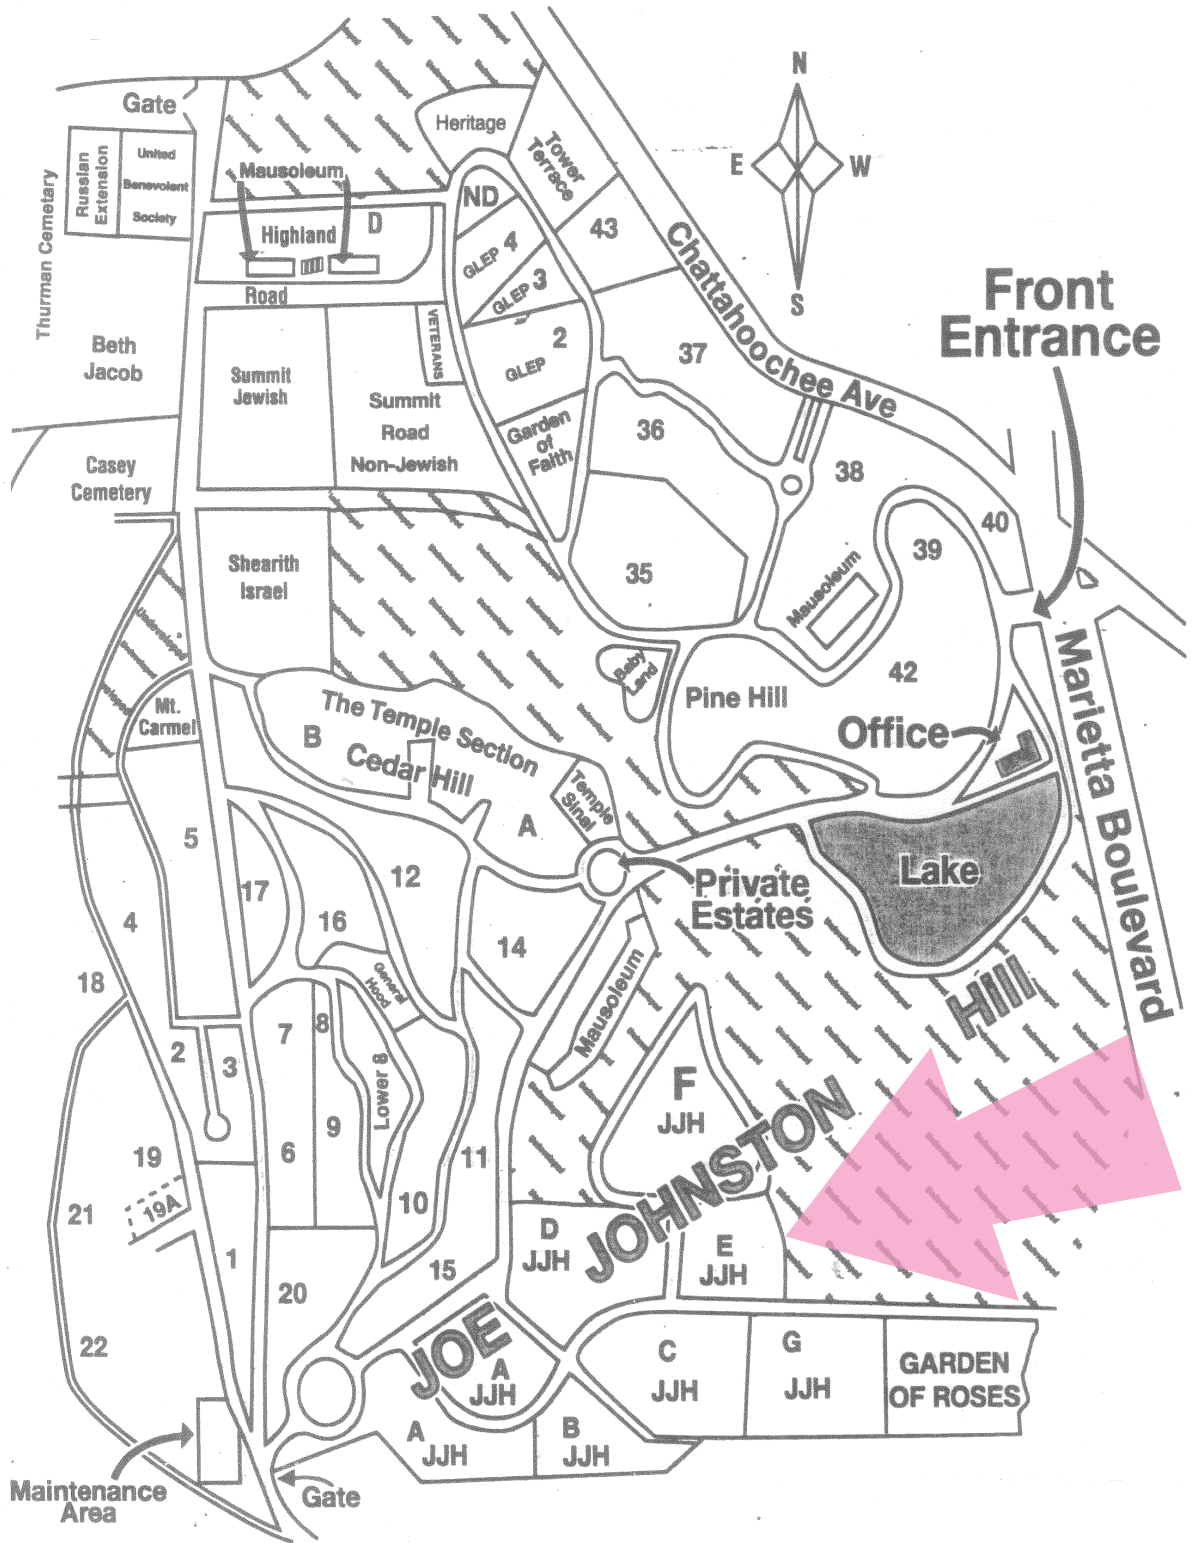

Crest Lawn Memorial Park

2000 Marietta Blvd NW, Atlanta Georgia 30318

*Photo does not representation of sellers actual property location within the cemetery - but is a representation of the cemetery

Four Single Grave Sites for Sale

CREST LAWN MEMORIAL PARK

FRONT
ENTRANCE

SECTION - E - JOE JOHNSON HILL
LOT # 59
SPACES 1 - 4

Crest Lawn Memorial Park

2000 Marietta Boulevard, N.W. Atlanta Georgia 30318

Bus: 404-355-3380

Fax: 404-352-9337

SECTION E - JOE JOHNSON HILL

SECTION - E - JOE JOHNSON HILL
LOT # 59
SPACES 1 - 4

CREST LAWN MEMORIAL PARK

SECTION - E - JOE JOHNSON HILL
LOT # 59
SPACES 1 - 4