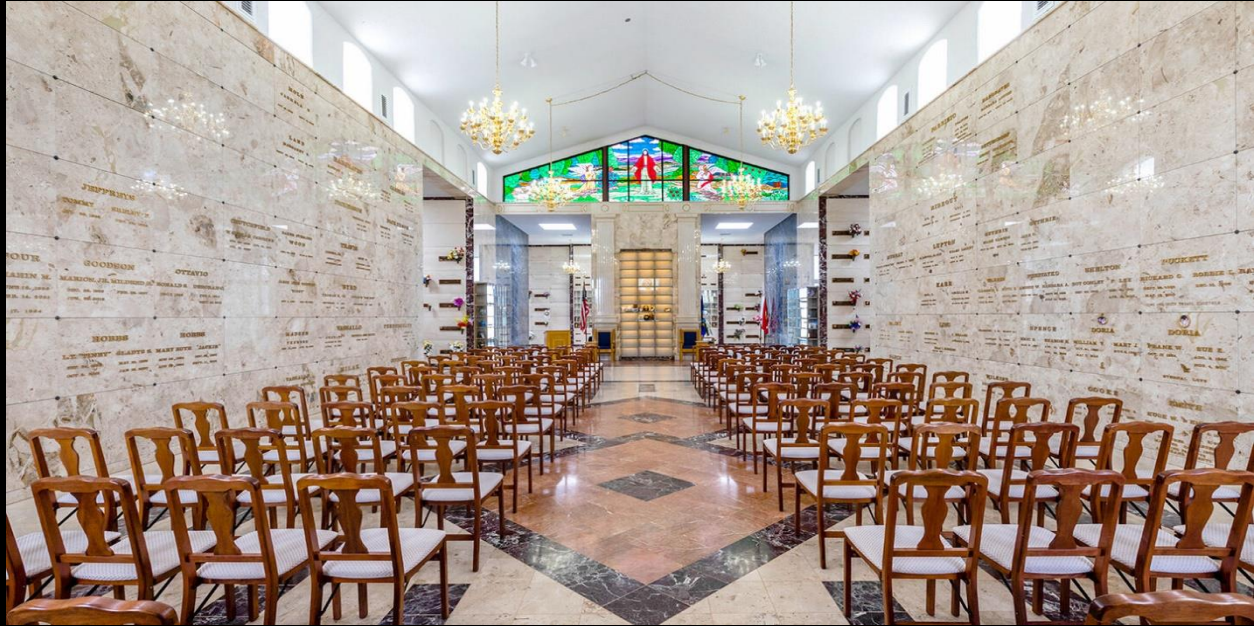

True Companion Mausoleum Crypt for Sale

Raleigh Memorial Park – 7501 Glenwood Ave, Raleigh, NC 27612

\$20,000.00!

About this Cemetery Property

Tandem Mausoleum crypt in the Chapel at Raleigh Memorial Park in Raleigh. Level 3- Eye Level. There are no more available for purchase in this park. Price includes entombment fee x 2 and the bronze plate. Available for Immediate Need. Includes Transfer Fee.

Details of this Cemetery Property

Private Listing ID: 22-0406-4 **Property Type:** Mausoleum Crypt **Quantity:** (1) True Companion (Head to Head)
Garden/Mausoleum: Chapel Mausoleum **Section:** P **Level/Tier:** C (Eye Level) **Crypt Site Number(s):** 3085