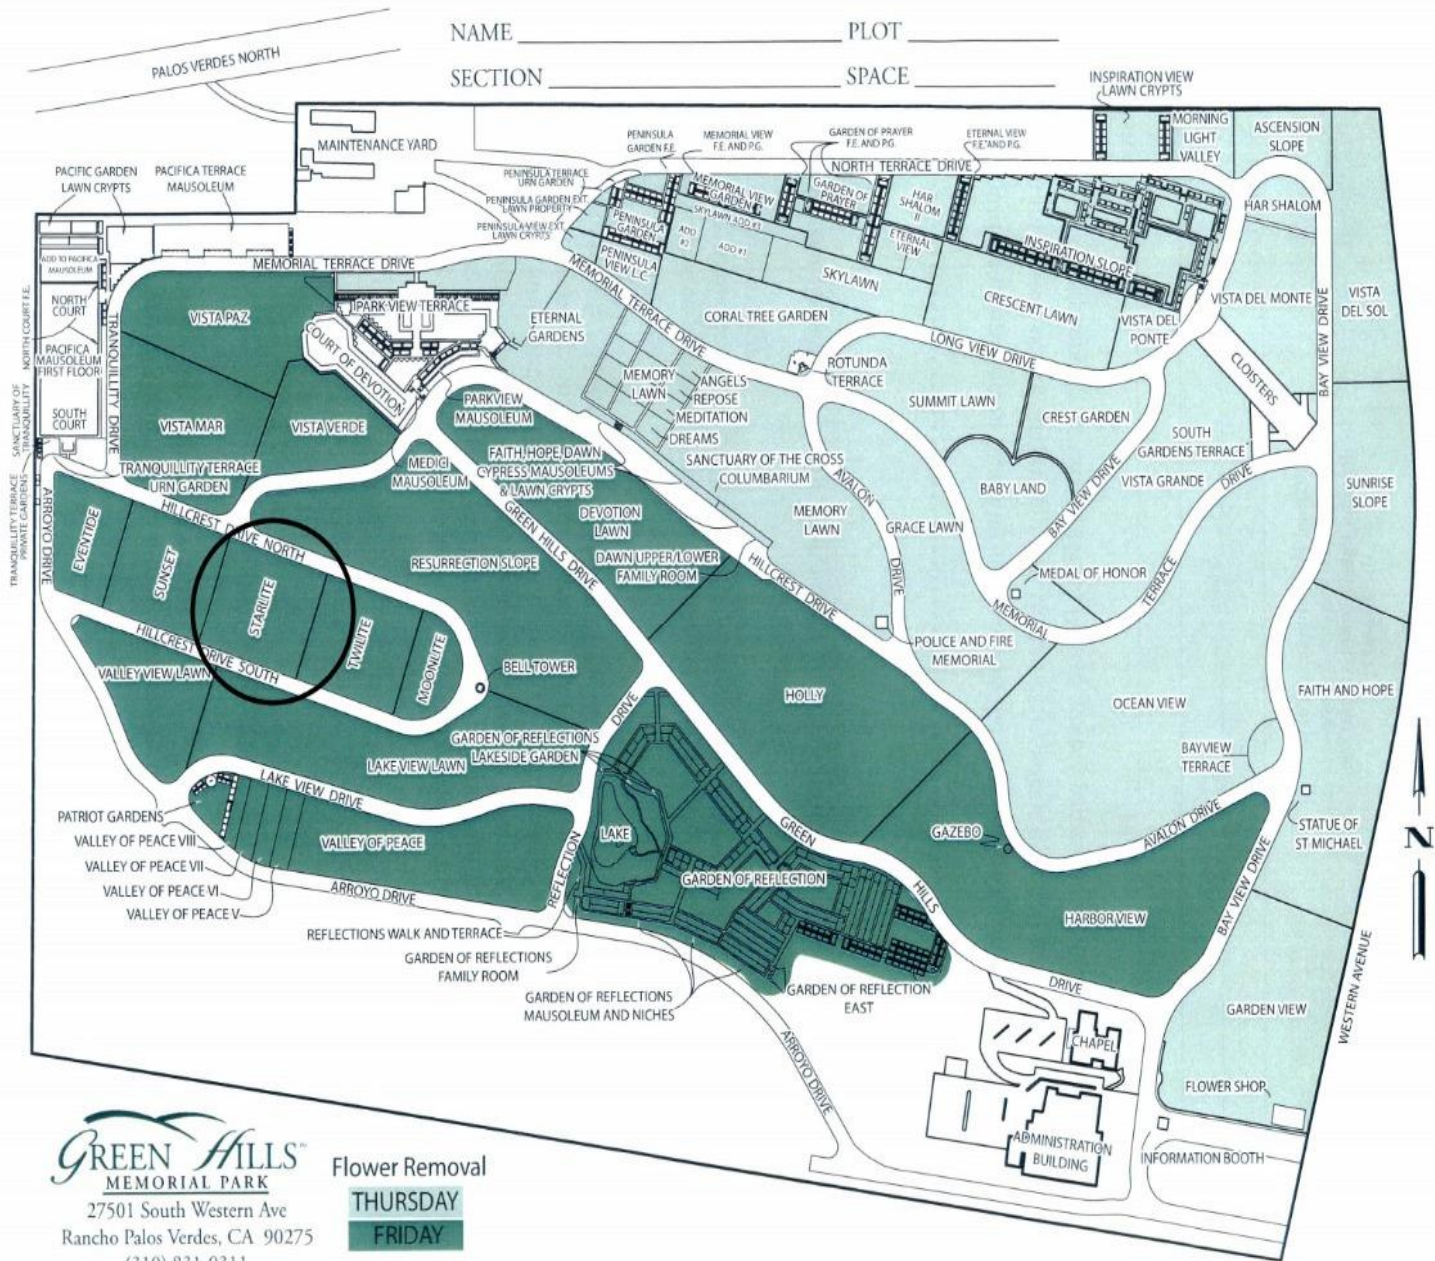

Two Single Grave Spaces for Sale

Green Hills Memorial Park – 27501 South Western Ave, Rancho Palos Verdes, CA 90275

\$12,000.00 each!

About this Cemetery Property

The completely sold-out Starlite Terrace is one of the earliest sections of the cemetery. It is on top of the hill overlooking the whole memorial park with a view from the Palos Verdes Hills all the way to the harbor. It is a beautiful and peaceful setting at the eastern end of the Palos Verdes Peninsula. The spaces are singles however the buyer has the option of converting them to companion spaces after the sale. Here is a unique opportunity to have two single spaces side by side in a rarely available location at a cost similar to a single plus companion conversion. The transfer of deed and all paperwork will be done by Green Hills. Buyer pays all fees. Cash offers only

Details of this Cemetery Property

Private Listing ID: 22-0916-3 **Property Type:** Grave Spaces **Quantity:** (2) Singles **Garden:** Starlite Terrace
Lot(s): 15 **Grave Site Number(s):** C, D

The Cemetery Exchange LLC

The Prominent Nationwide Online Cemetery Property Listing Service - 1-866-754-6573

Hours of Operation - Monday thru Thursday 9:00am - 6:00pm EST

Friday 9:00am - 2:00pm EST

NAME _____ PLOT _____

SECTION _____ SPACE _____

GREEN HILLS™
MEMORIAL PARK
27501 South Western Ave
Rancho Palos Verdes, CA 90275
(310) 831-0311

Flower Removal

THURSDAY

FRIDAY